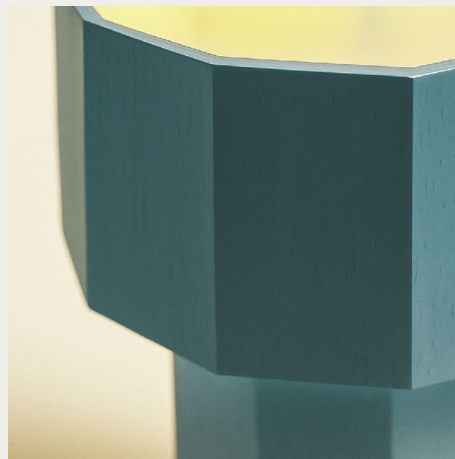

# AURA

Designed + handcrafted in New Zealand

Aura is designed to glow, not glare. A soft, sculptural table lamp that radiates calm from every angle.

**Dimensions** 300mm W X 370mm H

**Includes** Lamp, standard 2m flex with inline switch (bulb not included – E27, LED, max. 12W recommended).

**Care** Wipe with a soft cloth dampened in warm water. Always clean when switched off.

**Materials + Finish**

Both base and shade are handcrafted from birch plywood and finished in your choice of six Aalto colours; mix and match to make it your own.