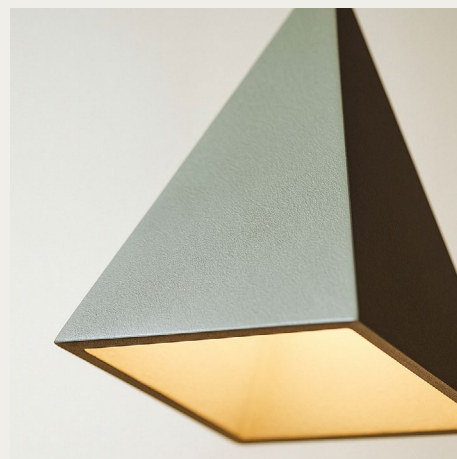

PRISMA

Designed + handcrafted in New Zealand

Prisma brings quiet geometry to the kitchen, designed to cast soft light exactly where you need it.

Dimensions 300mm W X 340mm H

Materials + Finish Handcrafted from birch plywood and finished in six curated Aalto colours.

Includes Pendant, 8W 3000K IP65-rated (water resistant) downlight, standard 1m black or white cloth flex, ceiling rose.

Installation Must be installed by a qualified electrician, following local wiring regulations.