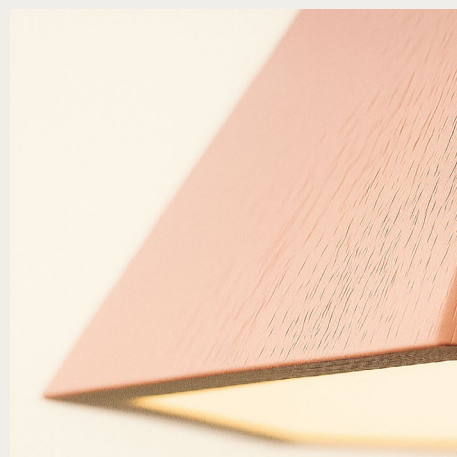

# VARA 90°

Designed + handcrafted in New Zealand

A modern take on the classic cone, Vará's twelve-sided form draws from Aotearoa's volcanic ridgelines.

**Dimensions** 500mm W X 245mm H / Taper Size: 90°

**Materials + Finish** Handcrafted from birch plywood and finished in six curated Aalto colours.